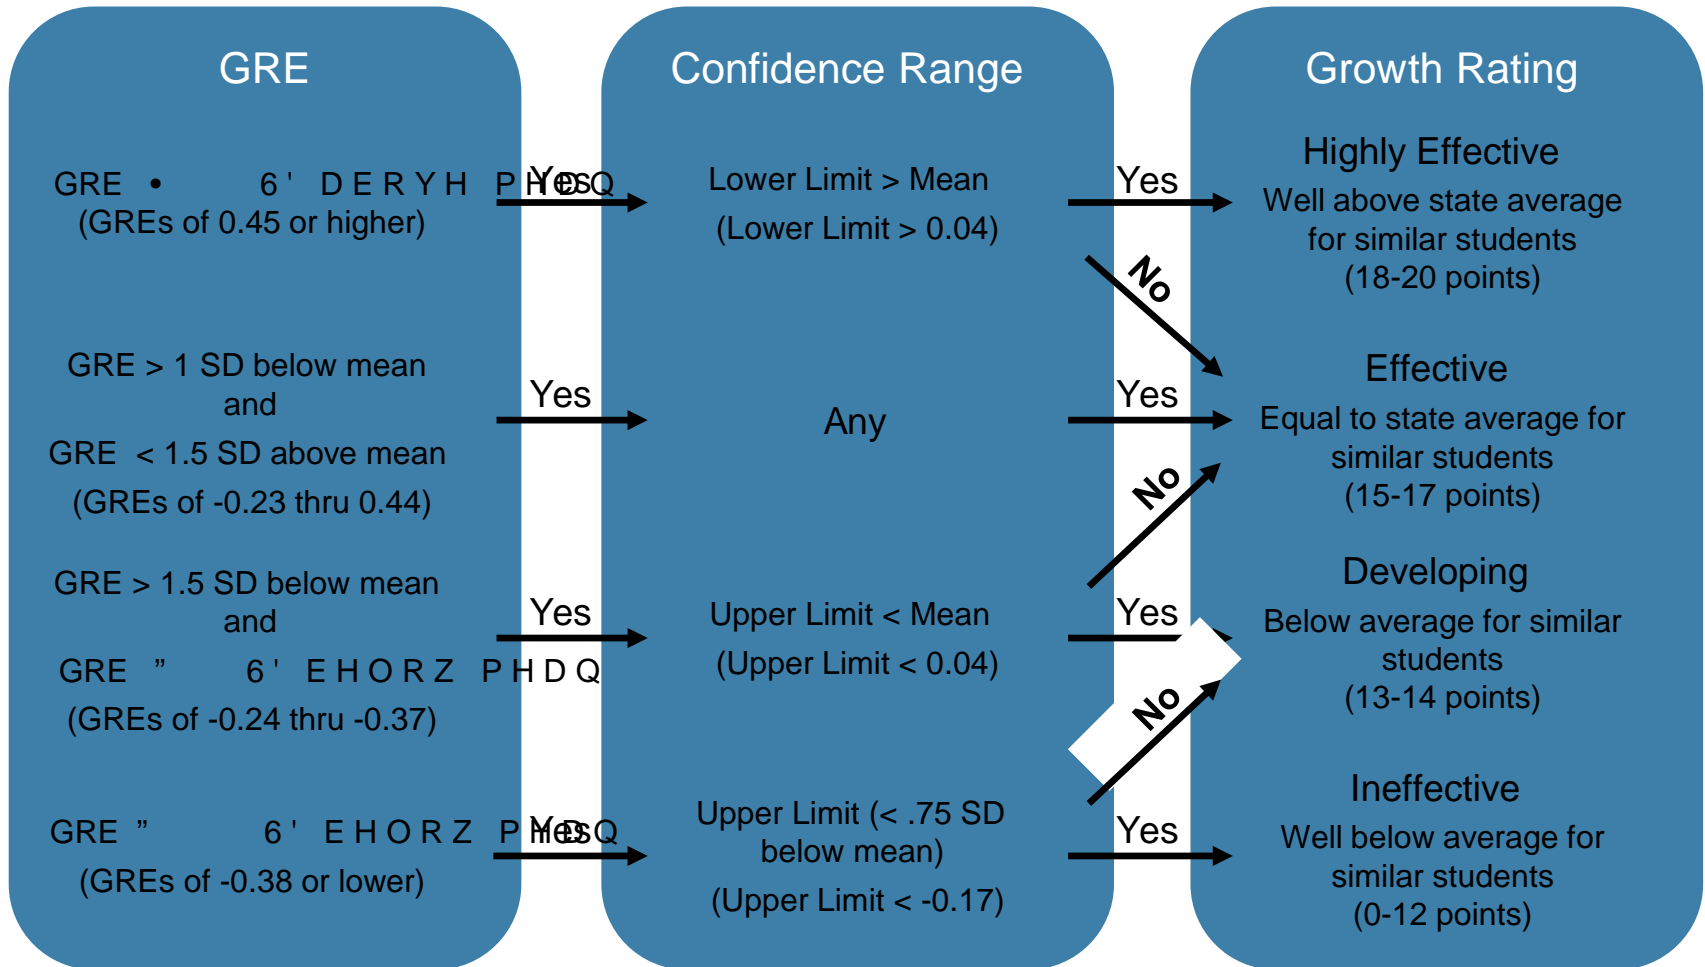

NYS Grades 9-12 Principal Growth Scores: From MGP and GRE to HEDI Ratings and Scores 2017-18

October 2018

Disclaimer

If there are any discrepancies between the language in these materials and the Statute, Regulations, or APPR Guidance, the Statute, Regulations, or APPR Guidance prevail.

How is MGP Classified into 3012- d Growth Rating for Principals of Grades 9- 12 in 2017-18?

How are 3012- d Growth Score Points for Principals of Grades 9- 12 Assigned Based on MGPs in 2017- 18?

Ineffective Well below average for similar students (0-12 points)		
Developing Below average for similar students (13-14 points)		
Effective Equal to state average for similar students (15-17 points)		
Highly Effective Well above state average for similar students (18-20 points)		

How is GRE Classified into 3012- d Growth Rating for Principals of Grades 9- 12 in 2017-18?

Notes: SD = Standard Deviation
 Values are rounded to the nearest hundredth decimal place.